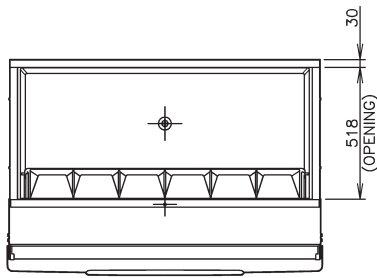

B-340 SA

The B-340 SA ice storage bin is the perfect match for a wide range of Hoshizaki Ice makers

HOSHIZAKI

LEADING NATURALLY

TOP