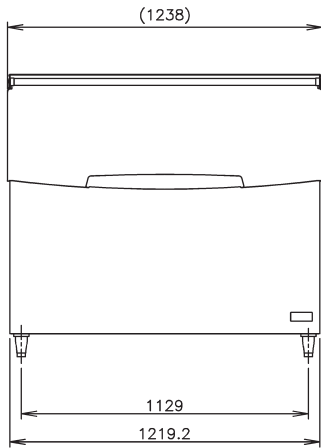

B-340 SA

The B-340 SA ice storage bin is the perfect match for a wide range of Hoshizaki Ice makers

HOSHIZAKI

LEADING NATURALLY

FRONT

Perfect matching with icemakers

Ice maker model	B-340 SA
KM-1301	•

Kit for matching ice makers

Ice maker model	B-340 SA
IM-130A/-HC	TK 8 D + TK 18 D
IM-240D	TK IMD2
IM-240A/-HC	TK 8 D + TK 18 D
KM-520/660	TK 8 D + TK 18 D
KMD-201	TK 8 D + TK 18 D
KMD-270	TK 8 D + TK 18 D
FM-150	TK 8 D + TK 18 D
FM-300/-HC	TK 8 D + TK 18 D
FM-480/-HC	TK 8 D + TK 18 D
FM-600	TK 8 D + TK 18 D
FM-750	TK 18 D

Ice maker model	B-340 SA
FM-1000	TK 18 D
FM-1200	TK 18 D
FM-1800	TK 1800
2 x IM-240A	TK 4 DM
2 x KM-520/660	TK 4 DM
2 x KMD-201	TK 4 DM + TK 4 DR
2 x KMD-270	TK 4 DM + TK 4 DR
2 x FM-150	TK 4 DM
2 x FM-300	TK 4 DM
2 x FM-480	TK 4 DM
2 x FM-600	TK 4 DM

SHIPPING SPECIFICATIONS

MODEL	Net Equipment Dimensions		Crated dimensions		
	W x D x H (mm)	Net Weight (kg)	W x D x H (mm)	Gross Weight (kg)	Volume (m³)
B-340SA	1219,2 x 820 x 1016	72	1328 x 928 x 1194	88	1,5

Hoshizaki Belgium:
Hoshizaki Denmark:
Hoshizaki Deutschland:
Hoshizaki France:
Hoshizaki Iberia:
Hoshizaki Italia:

info@hoshizaki.be
info@hoshizaki.dk
info@hoshizaki.de
info@hoshizaki.fr
info@hoshizaki.es
info@hoshizaki.it

Hoshizaki Middle East:
Hoshizaki Netherlands:
Hoshizaki Norge:
Hoshizaki United Kingdom:
Hoshizaki Sverige:
Export Countries:

sales@hoshizaki.ae
info@hoshizaki.nl
info@hoshizaki.no
uksales@hoshizaki.co.uk
info@hoshizaki.se
sales@hoshizaki.nl

www.hoshizaki-europe.com