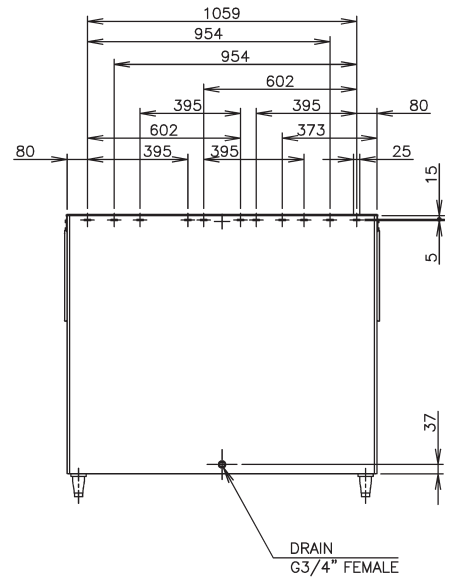

REAR

Perfect matching with icemakers

Ice maker model	B-340 SA
KM-1301	•

Kit for matching ice makers

Ice maker model	B-340 SA
IM-130A/-HC	TK 8 D + TK 18 D
IM-240D	TK IMD2
IM-240A/-HC	TK 8 D + TK 18 D
KM-520/660	TK 8 D + TK 18 D
KMD-201	TK 8 D + TK 18 D
KMD-270	TK 8 D + TK 18 D
FM-150	TK 8 D + TK 18 D
FM-300/-HC	TK 8 D + TK 18 D
FM-480/-HC	TK 8 D + TK 18 D
FM-600	TK 8 D + TK 18 D
FM-750	TK 18 D

Ice maker model	B-340 SA
FM-1000	TK 18 D
FM-1200	TK 18 D
FM-1800	TK 1800
2 x IM-240A	TK 4 DM
2 x KM-520/660	TK 4 DM
2 x KMD-201	TK 4 DM + TK 4 DR
2 x KMD-270	TK 4 DM + TK 4 DR
2 x FM-150	TK 4 DM
2 x FM-300	TK 4 DM
2 x FM-480	TK 4 DM
2 x FM-600	TK 4 DM

SHIPPING SPECIFICATIONS

MODEL	Net Equipment Dimensions		Crated dimensions		
	W x D x H (mm)	Net Weight (kg)	W x D x H (mm)	Gross Weight (kg)	Volume (m³)
B-340SA	1219,2 x 820 x 1016	72	1328 x 928 x 1194	88	1,5

Hoshizaki Belgium:
Hoshizaki Denmark:
Hoshizaki Deutschland:
Hoshizaki France:
Hoshizaki Iberia:
Hoshizaki Italia:

info@hoshizaki.be
info@hoshizaki.dk
info@hoshizaki.de
info@hoshizaki.fr
info@hoshizaki.es
info@hoshizaki.it

Hoshizaki Middle East:
Hoshizaki Netherlands:
Hoshizaki Norge:
Hoshizaki United Kingdom:
Hoshizaki Sverige:
Export Countries:

sales@hoshizaki.ae
info@hoshizaki.nl
info@hoshizaki.no
uksales@hoshizaki.co.uk
info@hoshizaki.se
sales@hoshizaki.nl

www.hoshizaki-europe.com