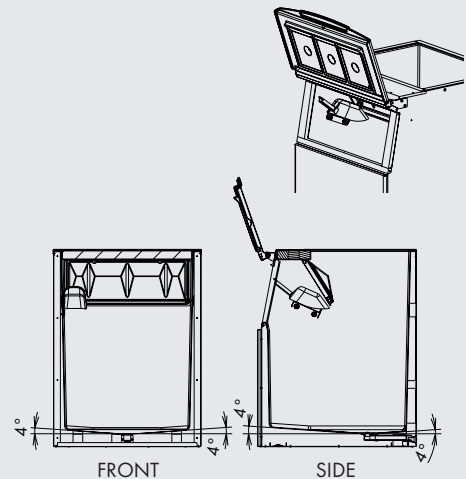

FEATURES:

Convenient, global standard width 1220 cm (48"), fits nicely in most spaces, matching a wide range of Hoshizaki ice makers.

Sturdy construction provide safe and sanitary storage of Cube and Flake Ice.

ABS plastic, light-weight, insulated door, for ease of handling and comfortable access to ice.

Door opening angle allows for stable rest position during ice scooping.

Stainless-steel front and sides for added resistance to corrosion and ease of cleaning.

Blue polyethylene bin liner with rounded corners allows for faster collection of ice.

Ecological insulation foam blowing agent.

Back-panel drain connection.