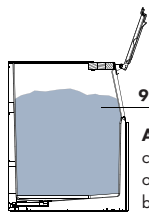

Back-panel drain connection.

Max. storage capacity up to 340 kg

AHRI storage capacity up to 275 kg

90% Volume

Application:
capacity calculated on 90% total volume based on rate of 480 Kg/m³ (2,08 dm³/Kg)

80% Volume