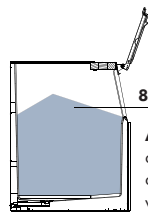

Back-panel drain connection.

Max. storage capacity up to 340 kg

AHRI storage capacity up to 275 kg

90% Volume

Application:
capacity calculated on 90% total volume based on rate of 480 Kg/m³ (2,08 dm³/Kg)

80% Volume

AHRI: capacity calculated on 80% of total volume based on rate of 480 Kg/m³ (2,08 dm³/Kg)

COMMERCIAL WARRANTY AGAINST MANUFACTURING DEFECTS

PARTS **2** YEARS

LABOUR **2** YEARS

STANDARD ACCESSORIES

- Scoop
- Scoop holder
- Legs
- Drain tube
- Nipple

MODEL	Exterior	Interior	Door style	Insulation	Connection-drain	Outside dimensions W x D x H (mm)	Adjustable legs height (mm)
B-340 SA	Stainless Steel, Galvanized Steel (Rear), Plastic Door	Polyurethane	Upward Opening	Polyurethane foam	Outlet 3/4" (connected at rear side)	1219,2 x 820 x 1016	90 - 120 mm