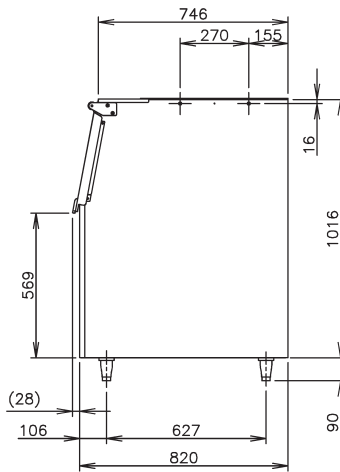

B-340 SA

The B-340 SA ice storage bin is the perfect match for a wide range of Hoshizaki Ice makers

HOSHIZAKI

LEADING NATURALLY

SIDE

Perfect matching with icemakers

Ice maker model	B-340 SA
KM-1301	•

Kit for matching ice makers

Ice maker model	B-340 SA
IM-130A/-HC	TK 8 D + TK 18 D
IM-240D	TK IMD2
IM-240A/-HC	TK 8 D + TK 18 D
KM-520/660	TK 8 D + TK 18 D
KMD-201	TK 8 D + TK 18 D
KMD-270	TK 8 D + TK 18 D
FM-150	TK 8 D + TK 18 D
FM-300/-HC	TK 8 D + TK 18 D
FM-480/-HC	TK 8 D + TK 18 D
FM-600	TK 8 D + TK 18 D
FM-750	TK 18 D

Ice maker model	B-340 SA
FM-1000	TK 18 D
FM-1200	TK 18 D
FM-1800	TK 1800
2 x IM-240A	TK 4 DM
2 x KM-520/660	TK 4 DM
2 x KMD-201	TK 4 DM + TK 4 DR
2 x KMD-270	TK 4 DM + TK 4 DR
2 x FM-150	TK 4 DM
2 x FM-300	TK 4 DM
2 x FM-480	TK 4 DM
2 x FM-600	TK 4 DM

SHIPPING SPECIFICATIONS

MODEL	Net Equipment Dimensions		Crated dimensions		
	W x D x H (mm)	Net Weight (kg)	W x D x H (mm)	Gross Weight (kg)	Volume (m³)
B-340SA	1219,2 x 820 x 1016	72	1328 x 928 x 1194	88	1,5

Hoshizaki Belgium:
Hoshizaki Denmark:
Hoshizaki Deutschland:
Hoshizaki France:
Hoshizaki Iberia:
Hoshizaki Italia:

info@hoshizaki.be
info@hoshizaki.dk
info@hoshizaki.de
info@hoshizaki.fr
info@hoshizaki.es
info@hoshizaki.it

Hoshizaki Middle East:
Hoshizaki Netherlands:
Hoshizaki Norge:
Hoshizaki United Kingdom:
Hoshizaki Sverige:
Export Countries:

sales@hoshizaki.ae
info@hoshizaki.nl
info@hoshizaki.no
uksales@hoshizaki.co.uk
info@hoshizaki.se
sales@hoshizaki.nl

www.hoshizaki-europe.com